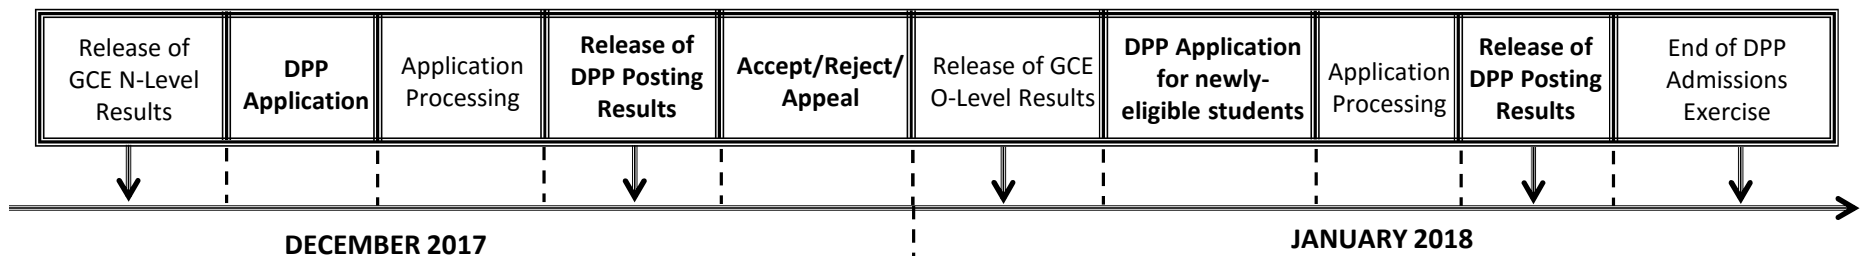

2. Am I Eligible for DPP 2018?

Checklist for eligibility to apply:

- ☐ Sec 4N(A) student who has sat for the GCE N-Level and the GCE O-Level exams in 2017*
- ☐ Obtained an ELMAB3 aggregate of 19 points or less (before deduction of CCA bonus points)
- ☐ Meet course-specific entry requirements (check these in the JIE booklet, or at ITE's website)

Note: Eligibility to apply for the DPP does not guarantee you a place in the programme.

*If you had sat for the GCE O-level Mother Tongue examinations when you were in Secondary 3 in 2016, you can also use those scores to count towards the ELMAB3 aggregate.

3. How do I Apply?

- Upon release of the GCE N-Level results, all DPP-eligible students may apply for DPP *Higher Nitec* courses via the ITE website (<https://www.ite.edu.sg>).
- You may select up to 12 course choices.
- Remember to provide updated contact details in your application to allow ITE to contact you if necessary.

4. How Will I be Informed of the Outcome?

- You should check your DPP posting results online on the morning of the release of the DPP posting results.
- You will then have to indicate if you wish to accept/reject/appeal the offer.
- If you do not accept the offer by the stipulated date, it will become void and you will be required to continue with your classes in Sec 5.

5. What Happens Next?

Upon accepting your DPP offer, you will attend a 10-week DPP preparatory programme that will start in Jan 2018.

More information can be found at: <https://www.ite.edu.sg/wps/portal/definitely-des/>.